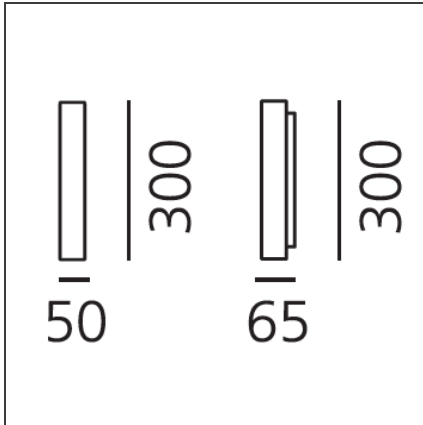

Miyako 30 wall - White

IP20

DESIGN BY

Studio 63

DESCRIPTION

Miyako is a complete system with different solutions according to light performance and type, and to the various colours available: it can create spectacular effects or integrate gently in any environment, guaranteeing excellent light performance. Miyako is available in two different body sizes (30 or 55 cmm of length). The chandelier version consists of 8 elements Miyako 55.

TECHNICAL DRAWINGS

FEATURES

Article Code:	DJ1001G10	Material:	Aluminum
Colour:	White	Series:	Scenarios
Installation:	Wall, Ceiling		
Environment:	Indoor		

DIMENSIONS

Length:	cm 5
Width:	cm 6.5
Height:	cm 30

INCLUDED SOURCES

Category:	LED	Color temperature (K):	3000K
Number:	1		
Watt:	10W		
Type:	0		
Class:	A		

LUMINAIRE

Watt:	10W	Delivered lumens output (lm):	360lm
		CCT:	3000K
		CRI:	85