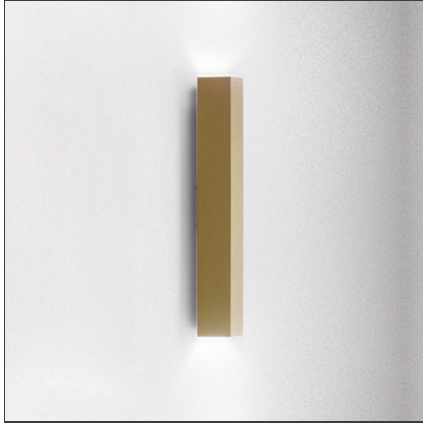

Miyako 30 wall - Satin brass

IP20 

DESIGN BY

Studio 63

DESCRIPTION

Miyako is a complete system with different solutions according to light performance and type, and to the various colours available: it can create spectacular effects or integrate gently in any environment, guaranteeing excellent light performance. Miyako is available in two different body sizes (30 or 55 cm of length). The chandelier version consists of 8 elements Miyako 55.

TECHNICAL DRAWINGS

FEATURES

Article Code:	DJ1001G02	Material:	Aluminum
Colour:	Satin brass	Series:	Scenarios
Installation:	Wall, Ceiling		
Environment:	Indoor		

DIMENSIONS

Length:	cm 5
Width:	cm 6.5
Height:	cm 30

INCLUDED SOURCES

Category:	LED	Color temperature (K):	3000K
Number:	1		
Watt:	10W		
Type:	0		
Class:	A		

LUMINAIRE

Watt:	10W	Delivered lumens output (lm):	360lm
		CCT:	3000K
		CRI:	85