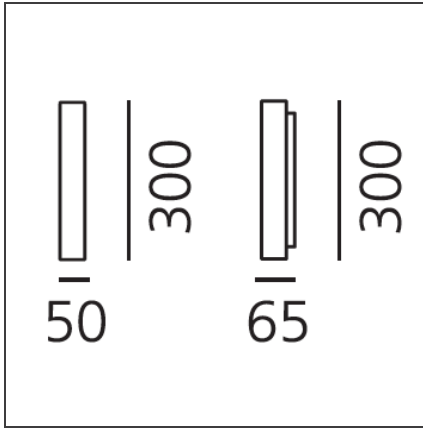

Miyako 30 wall - Satin brass

IP20 

DESIGN BY

Studio 63

DESCRIPTION

Miyako is a complete system with different solutions according to light performance and type, and to the various colours available: it can create spectacular effects or integrate gently in any environment, guaranteeing excellent light performance. Miyako is available in two different body sizes (30 or 55 cm of length). The chandelier version consists of 8 elements Miyako 55.

TECHNICAL DRAWINGS

FEATURES

Article Code:	DJ1001G02	Material:	Aluminum
Colour:	Satin brass	Series:	Scenarios
Installation:	Wall, Ceiling		
Environment:	Indoor		

DIMENSIONS

Length:	cm 5
Width:	cm 6.5
Height:	cm 30

INCLUDED SOURCES

Category:	LED	Color temperature (K):	3000K
Number:	1		
Watt:	10W		
Type:	0		
Class:	A		

LUMINAIRE

Watt:	10W	Delivered lumens output (lm):	360lm
		CCT:	3000K
		CRI:	85