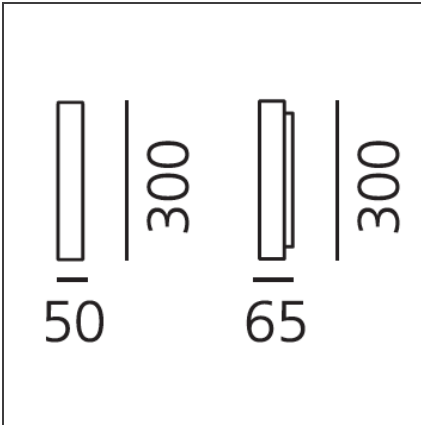

Miyako 30 wall - Red

IP20 

DESIGN BY

Studio 63

DESCRIPTION

Miyako is a complete system with different solutions according to light performance and type, and to the various colours available: it can create spectacular effects or integrate gently in any environment, guaranteeing excellent light performance. Miyako is available in two different body sizes (30 or 55 cmm of length). The chandelier version consists of 8 elements Miyako 55.

TECHNICAL DRAWINGS

FEATURES

Article Code:	DJ1001G16	Material:	Aluminum
Colour:	Red	Series:	Scenarios
Installation:	Wall, Ceiling		
Environment:	Indoor		

DIMENSIONS

Length:	cm 5
Width:	cm 6.5
Height:	cm 30

INCLUDED SOURCES

Category:	LED	Color temperature (K):	3000K
Number:	1		
Watt:	10W		
Type:	0		
Class:	A		

LUMINAIRE

Watt:	10W	Delivered lumens output (lm):	360lm
		CCT:	3000K
		CRI:	85