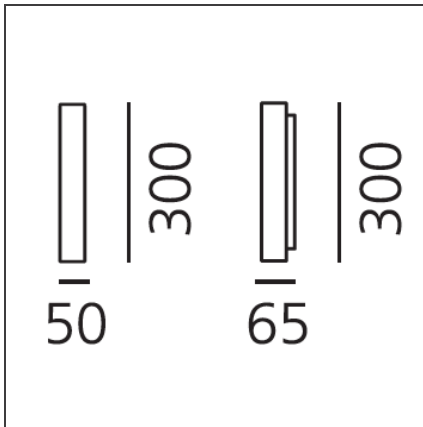

Miyako 30 wall - Orange

IP20 

DESIGN BY

Studio 63

DESCRIPTION

Miyako is a complete system with different solutions according to light performance and type, and to the various colours available: it can create spectacular effects or integrate gently in any environment, guaranteeing excellent light performance. Miyako is available in two different body sizes (30 or 55 cmm of length). The chandelier version consists of 8 elements Miyako 55.

TECHNICAL DRAWINGS

FEATURES

Article Code:	DJ1001G03	Material:	Aluminum
Colour:	Orange	Series:	Scenarios
Installation:	Wall, Ceiling		
Environment:	Indoor		

DIMENSIONS

Length:	cm 5
Width:	cm 6.5
Height:	cm 30

INCLUDED SOURCES

Category:	LED	Color temperature (K):	3000K
Number:	1		
Watt:	10W		
Type:	0		
Class:	A		

LUMINAIRE

Watt:	10W	Delivered lumens output (lm):	360lm
		CCT:	3000K
		CRI:	85