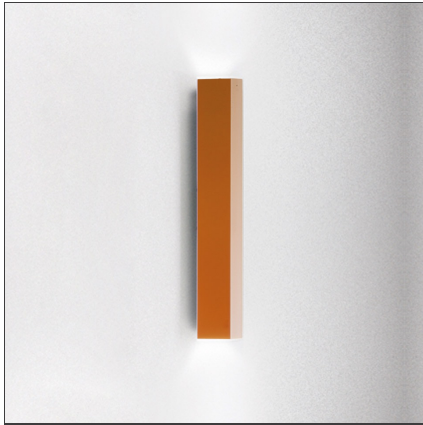

Miyako 30 wall - Orange

IP20 

DESIGN BY

Studio 63

DESCRIPTION

Miyako is a complete system with different solutions according to light performance and type, and to the various colours available: it can create spectacular effects or integrate gently in any environment, guaranteeing excellent light performance. Miyako is available in two different body sizes (30 or 55 cmm of length). The chandelier version consists of 8 elements Miyako 55.

TECHNICAL DRAWINGS

FEATURES

Article Code:	DJ1001G03	Material:	Aluminum
Colour:	Orange	Series:	Scenarios
Installation:	Wall, Ceiling		
Environment:	Indoor		

DIMENSIONS

Length:	cm 5
Width:	cm 6.5
Height:	cm 30

INCLUDED SOURCES

Category:	LED	Color temperature (K):	3000K
Number:	1		
Watt:	10W		
Type:	0		
Class:	A		

LUMINAIRE

Watt:	10W	Delivered lumens output (lm):	360lm
		CCT:	3000K
		CRI:	85