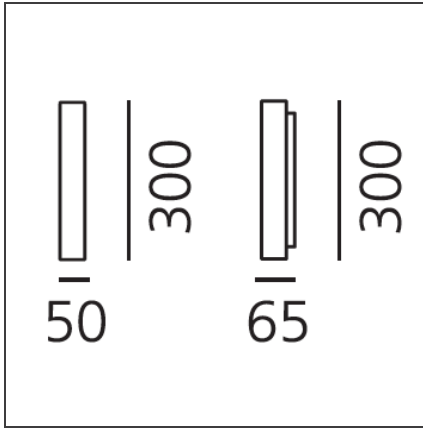

TECHNICAL DRAWINGS

FEATURES

Article Code:	DJ1001G09	Material:	Aluminum
Colour:	Black	Series:	Scenarios
Installation:	Wall, Ceiling		
Environment:	Indoor		

DIMENSIONS

Length:	cm 5
Width:	cm 6.5
Height:	cm 30

INCLUDED SOURCES

Category:	LED	Color temperature (K):	3000K
Number:	1		
Watt:	10W		
Type:	0		
Class:	A		

LUMINAIRE

Watt:	10W	Delivered lumens output (lm):	360lm
		CCT:	3000K
		CRI:	85