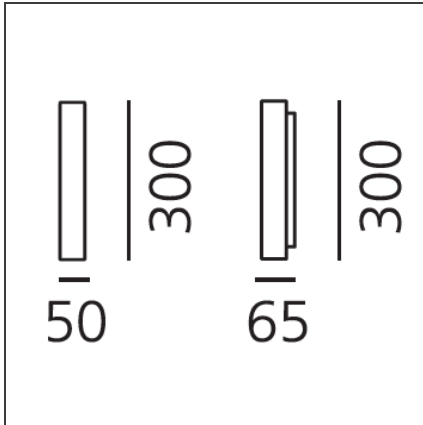

Miyako 30 wall - Aluminium

IP20

DESIGN BY

Studio 63

DESCRIPTION

Miyako is a complete system with different solutions according to light performance and type, and to the various colours available: it can create spectacular effects or integrate gently in any environment, guaranteeing excellent light performance. Miyako is available in two different body sizes (30 or 55 cmm of length). The chandelier version consists of 8 elements Miyako 55.

TECHNICAL DRAWINGS

FEATURES

Article Code:	DJ1001G00	Material:	Aluminum
Colour:	Aluminium	Series:	Scenarios
Installation:	Wall, Ceiling		
Environment:	Indoor		

DIMENSIONS

Length:	cm 5
Width:	cm 6.5
Height:	cm 30

INCLUDED SOURCES

Category:	LED	Color temperature (K):	3000K
Number:	1		
Watt:	10W		
Type:	0		
Class:	A		

LUMINAIRE

Watt:	10W	Delivered lumens output (lm):	360lm
		CCT:	3000K
		CRI:	85