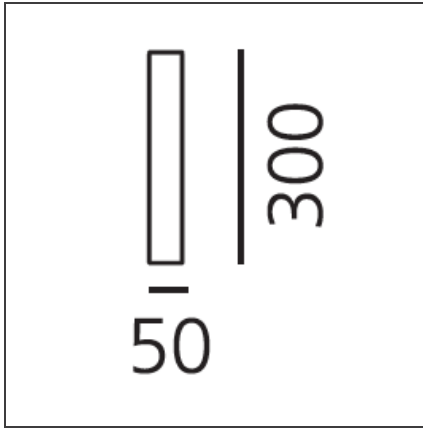

TECHNICAL DRAWINGS

FEATURES

Article Code:	DJ1001L10	Material:	Aluminum
Colour:	White	Series:	Scenarios
Installation:	Wall, Ceiling		
Environment:	Indoor		

DIMENSIONS

Length:	cm 5
Height:	cm 30

INCLUDED SOURCES

Category:	LED	Color temperature (K):	3000K
Number:	1		
Watt:	6W		
Type:	0		
Class:	A		

LUMINAIRE

Watt:	6W	Delivered lumens output (lm):	180lm
		CCT:	3000K
		CRI:	85