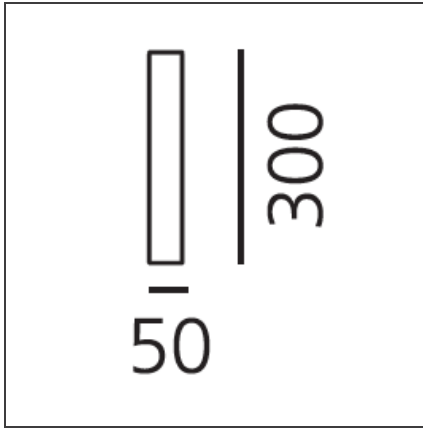

TECHNICAL DRAWINGS

FEATURES

Article Code:	DJ1001L02	Material:	Aluminum
Colour:	Satin brass	Series:	Scenarios
Installation:	Wall, Ceiling		
Environment:	Indoor		

DIMENSIONS

Length:	cm 5
Height:	cm 30

INCLUDED SOURCES

Category:	LED	Color temperature (K):	3000K
Number:	1		
Watt:	6W		
Type:	0		
Class:	A		

LUMINAIRE

Watt:	6W	Delivered lumens output (lm):	180lm
		CCT:	3000K
		CRI:	85