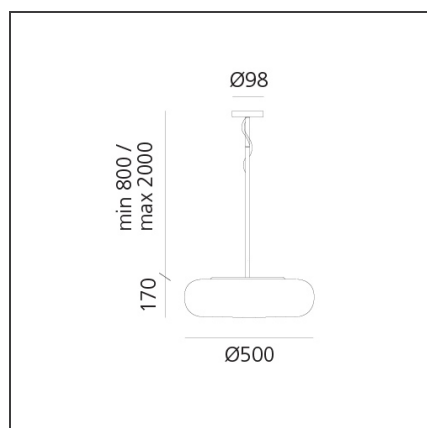

Itka 50 Suspension

IP20 

DESIGN BY

Naoto Fukasawa

TECHNICAL DRAWINGS

FEATURES

Article Code:	DX0060B10	Material:	Blown glass, steel
Colour:	White	Series:	Design, Danese
Installation:	Suspension		
Environment:	Indoor		

DIMENSIONS

Height:	cm 17
Base Diameter:	cm 9.8
Max Extension Height:	cm 200

NOT INCLUDED SOURCES

Category:	FLUO	Class:	A
Number:	3		
Watt:	22W		
Socket:	E27		

ALTERNATIVE SOURCES

Category:	LED
Number:	3
Watt:	8W
Type:	2
Socket:	E27
Class:	A

LUMINAIRE

Watt:	22W
--------------	-----