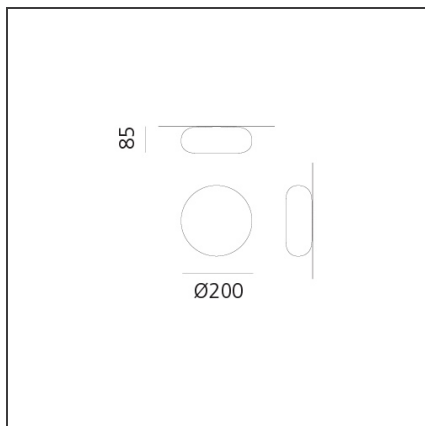

Itka 20 Wall/Ceiling

IP65 

DESIGN BY

Naoto Fukasawa

TECHNICAL DRAWINGS

FEATURES

Article Code:	DX0060M10	Material:	Blown glass, steel
Colour:	White	Series:	Design, Danese
Installation:	Wall, Ceiling		
Environment:	Indoor		

DIMENSIONS

Width: cm 8.5

NOT INCLUDED SOURCES

Category:	FLUO	Class:	A
Number:	1		
Watt:	9W		
Socket:	Gx53		

ALTERNATIVE SOURCES

Category:	LED
Number:	1
Watt:	5W
Type:	2
Socket:	Gx53
Class:	A

LUMINAIRE

Watt: 9W