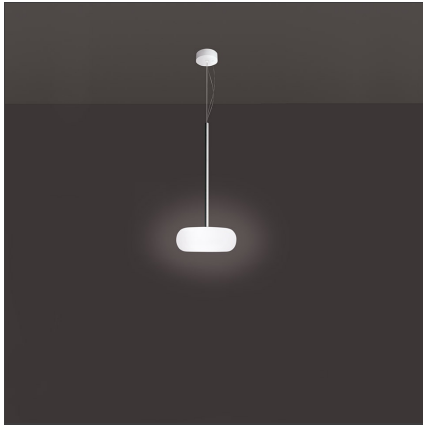

Itka 20 Suspension

IP20 

DESIGN BY

Naoto Fukasawa

TECHNICAL DRAWINGS

FEATURES

Article Code:	DX0060O10	Material:	Blown glass, steel
Colour:	White	Series:	Design, Danese
Installation:	Suspension		
Environment:	Indoor		

DIMENSIONS

Height:	cm 9
Base Diameter:	cm 9.8
Max Extension Height:	cm 200

NOT INCLUDED SOURCES

Category:	FLUO	Class:	A
Number:	1		
Watt:	9W		
Socket:	Gx53		

ALTERNATIVE SOURCES

Category:	LED
Number:	1
Watt:	5W
Type:	2
Socket:	Gx53
Class:	A

LUMINAIRE

Watt:	9W
--------------	----