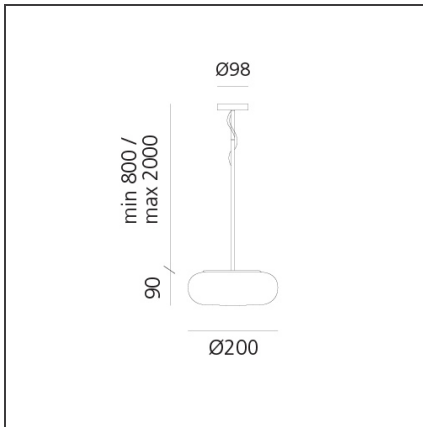

Itka 20 Suspension

IP20 

DESIGN BY

Naoto Fukasawa

TECHNICAL DRAWINGS

FEATURES

Article Code:	DX0060O10	Material:	Blown glass, steel
Colour:	White	Series:	Design, Danese
Installation:	Suspension		
Environment:	Indoor		

DIMENSIONS

Height:	cm 9
Base Diameter:	cm 9.8
Max Extension Height:	cm 200

NOT INCLUDED SOURCES

Category:	FLUO	Class:	A
Number:	1		
Watt:	9W		
Socket:	Gx53		

ALTERNATIVE SOURCES

Category:	LED
Number:	1
Watt:	5W
Type:	2
Socket:	Gx53
Class:	A

LUMINAIRE

Watt:	9W
--------------	----