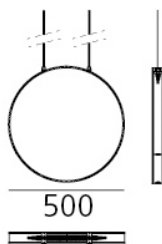

SELECT

PRODUCT CODE

DD0089A16

Light emission

IP20

TECHNICAL DATA SHEET
FEATURES

Product name:	Eclittica 50 - Red
Article Code:	DD0089A16
Colour:	Red
Material:	Aluminium
Series:	Design
Environment:	Indoor

DIMENSIONS

Diameter:	cm 50
-----------	-------

LAMPS INCLUDED

Category:	LED
Number:	1
Watt:	22W
Color temperature (K):	3000K
Class:	A

Category:	LED
Number:	1
Watt:	8W
Color temperature (K):	3000K
Class:	A

LUMINAIR

Watt:	33,5W
CCT:	3000K
Efficiency:	100%
Efficacy:	100lm/W
CRI:	80
Dimmer	

DIMENSIONS

COLOUR
