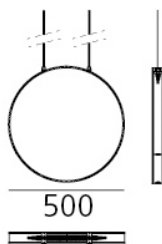

DIMENSIONS

Diameter:	cm 50
-----------	-------

LAMPS INCLUDED

Category:	LED
Number:	1
Watt:	22W
Color temperature (K):	3000K
Class:	A

Category:	LED
Number:	1
Watt:	8W
Color temperature (K):	3000K
Class:	A

LUMINAIR

Watt:	33,5W
CCT:	3000K
Efficiency:	100%
Efficacy:	100lm/W
CRI:	80
Dimmer	

DIMENSIONS

COLOUR
