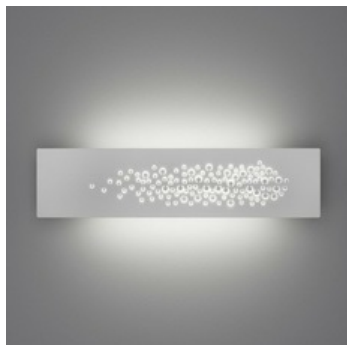

PRODUCT DATA SHEET

Islet

DESIGN BY:

Mikko Laakkonen
2015

MATERIALS:

DESCRIPTION:

Islet is an applique with a minimal shape but a peculiar poetic lighting effect. Its surface is animated by the light rays escaping from the slits on the front of its structure. Lots of tiny holes across the sheet metal let light through. This is reflected on the small wings produced by the folded material. The surfaces multiply reflexes and diffuse light. This results into a varying perception according to the view point, with the concealed or framed perforated area brightened up by the opal glass that hides the LED sources from sight. Opal glass also closes the top and bottom for better light diffusion without glaring. "The idea came when I looked subway air vents in New York City. I want to design lamp which combine manufacturing technology of air vents with emotive pattern. Result is wall light where you can see minimalist landscape with distant islet is reflected in the surface of the water"

SELECT

LED

White

PRODUCT CODE

1627020A

Light emission

IP20

Dimmable

TECHNICAL DATA SHEET

FEATURES

Product name: Islet
Article Code: 1627020A
Colour: White
Series: Design

DIMENSIONS

Length: cm 45
Width: cm 6
Height: cm 11
Glow Wire Test: 750 °

LAMPS INCLUDED

Category: LED
Watt: 8,5W
Luminous Flux (lm): 1100lm
Color temperature (K): 3000K
Class: A

LUMINAIR

Watt: 16W
Voltage: 220-240V
Luminous Flux (lm): 1125lm
CCT: 3000K

DIMENSIONS

COLOUR