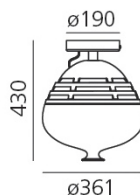

FEATURES

Product name:	Invero Ceiling - White/Blue
Article Code:	1904120A + 1908350A
Colour:	White/Blue
Material:	Glass/Aluminium
Series:	Design

DIMENSIONS

Height:	cm 43
Diameter:	cm 36.1
Base Diameter:	cm 19

LAMPS INCLUDED

Category:	LED
Watt:	39W
Luminous Flux (lm):	3877lm
Color temperature (K):	3000K
Class:	A

LUMINAIR

Watt:	44W
Luminous Flux (lm):	2150lm
CCT:	3000K

DIMENSIONS

COLOUR