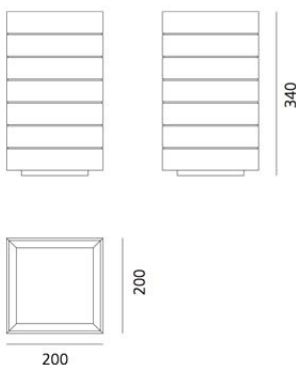

##### DIMENSIONS

Length: cm 20  
Width: cm 20  
Height: cm 34

##### DIMENSIONS