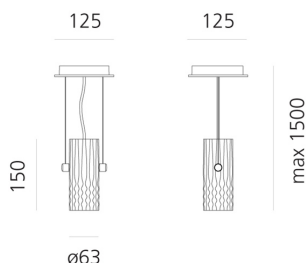

SELECT

LED

Black

PRODUCT CODE

1985020A

Light emission

Dimmable

TECHNICAL DATA SHEET

FEATURES

| | |
|---------------|--|
| Product name: | Fiamma Suspension - Black |
| Article Code: | 1985020A |
| Colour: | Black |
| Material: | Texturized anodized aluminium lamp body / transparent injection-moulded polycarbonate diffuser |
| Series: | Design |

DIMENSIONS

| | |
|--------------------------|---------|
| Diameter: | cm 6.3 |
| Base Length: | cm 12.5 |
| Base Width: | cm 12.5 |
| Max Height from ceiling: | cm 150 |
| Cutout length: | cm 12 |
| Cutout Width: | cm 12 |
| Cutout shape: | Squared |

DIMENSIONS

COLOUR

LAMPS NOT INCLUDED

| | | |
|---|---------------------|-------|
| <input checked="" type="checkbox"/> LED | Category: | LED |
| | Watt: | 8W |
| | Luminous Flux (lm): | 390lm |
| | Typology: | 2 |
| | Socket: | GU10 |
| | Class: | A |
| | Voltage: | 230V |