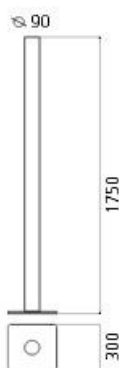

PRODUCT DATA SHEET

Ilio white

DESIGN BY:

Ernesto Gismondi
2013

MATERIALS:
DESCRIPTION:

With simple geometry, stripped of all formal digressions and reduced to its basics, Ilio draws attention through saturated colour, available in 7 variations. A mono-material aluminium cylinder supports a 39W LED optical engine on the top, which produces high-efficiency diffused indirect light emissions. With a flow of more than 2700 lumen and an 80% yield, it ensures the general lighting of a room. With light regulator configured to controlled socket, dimmer microswitch.

SELECT

PRODUCT CODE

1640020A

Light emission

IP20

Dimmable

TECHNICAL DATA SHEET
FEATURES

Product name:	Ilio white
Article Code:	1640020A
Colour:	White
Series:	Design
Environment:	Indoor
Area contract:	Hospitality Hotel, Hospitality Restaurant, Private Residence

OPTICS

Emission:	Indirect
-----------	----------

DIMENSIONS

Height:	cm 175
Diameter:	cm 9
Base Length:	cm 30
Base Width:	cm 30
Impact Resistance:	N.D.
Glow Wire Test:	750 °

DIMENSIONS

COLOUR

LAMPS INCLUDED

Category:	LED
Watt:	45W
Luminous Flux (lm):	3900lm
Color temperature (K):	3000K
Class:	A