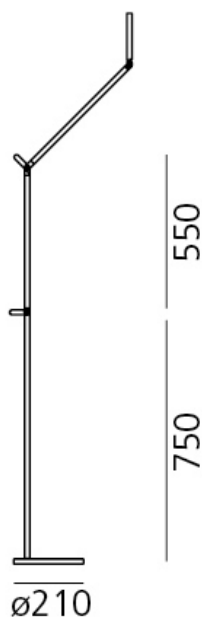

PRODUCT DATA SHEET

Demetra Floor - Grey anthracite - Movement Detector

DESIGN BY:

Naoto Fukasawa
2013

MATERIALS:

DESCRIPTION:

Materials: painted die-cast aluminium body lamp; arms in painted aluminium; inoxsteel base with painted cover. Demetra MD: this model features a Motion Detector option detecting moving objects and people and turning the light on or off accordingly.

TECHNICAL DATA SHEET

FEATURES

Product name: Demetra Floor - Grey anthracite - Movement Detector
Article Code: 1735010A
Colour: Grey anthracite
Series: Design

DIMENSIONS

Length: cm 65
Height: cm 155
Diameter: cm 21
Impact Resistance: N.D.
Glow Wire Test: 650 °

LAMPS INCLUDED

Category: LED
Watt: 8 W
Color temperature (K): 3000K
Class: A

LUMINAIR

Watt: 9,5 W
Luminous Flux (lm): 392lm
CCT: 3000K

DIMENSIONS

COLOUR

ACCESSORIES