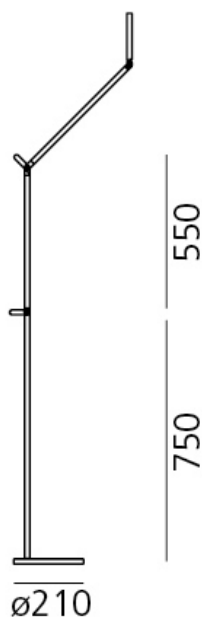

PRODUCT DATA SHEET

Demetra Floor - Grey anthracite

DESIGN BY:

Naoto Fukasawa
2013

MATERIALS:
DESCRIPTION:

Materials: painted die-cast aluminium body lamp; arms in painted aluminium; inoxsteel base with painted cover. Demetra MD: this model features a Motion Detector option detecting moving objects and people and turning the light on or off accordingly.

SELECT

PRODUCT CODE

1734010A

Light emission

IPIP 20

Dimmable

TECHNICAL DATA SHEET
FEATURES

Product name: Demetra Floor - Grey anthracite
Article Code: 1734010A
Colour: Grey anthracite
Series: Design

DIMENSIONS

Length: cm 65
Height: cm 155
Base Diameter: cm 21
Impact Resistance: N.D.
Glow Wire Test: 650 °

LAMPS INCLUDED

Category: LED
Watt: 8 W
Color temperature (K): 3000K
Class: A

LUMINAIR

Watt: 9,5 W
Luminous Flux (lm): 392lm
CCT: 3000K

DIMENSIONS

COLOUR

ACCESSORIES