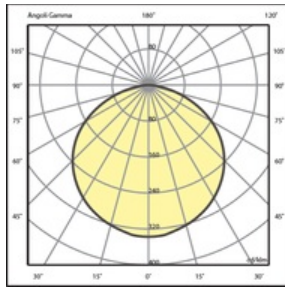

White  
○

LED Table

W	Dimensions	Luminous Flux (lm)	Color	Code	Product name
14 W	H 42 cm	646 lm	○	1732020A	Sisifo

Sisifo LED	LED	luminaire
Power	14W	14W
Flux		646lm
CCT	3000K	3000K
CRI		
Color Tolerance		
Service Life		
Efficiency		50%
Efficacy		46lm/W