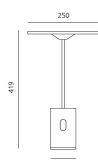

### Sisifo

Table lamp combining the needs for visual comfort and ambient lighting. Materials: head and cylindrical base in extruded aluminum, adjustable stem in chrome-plated brass, diffuser in PMMA. Specification: the spherical central joint guarantees maximum freedom in adjusting the light with minimum restrictions due to the small size of the base, allowing its use on both larger tables and small-sized surfaces. The iconic flat diffuser can be tilted in all directions, providing warm relaxing light for any environment. Light control system: tapping the touch dimmer: LED source will turn on/off; Pressing the touch dimmer: LED source will dim up/ down. The dimming is reversed when releasing the pressure from the touch dimmer.

White  
○

LED Table

W	Dimensions	Luminous Flux (lm)	Color	Code	Product name
14 W	H 42 cm	646 lm	○	1732020A	Sisifo

Sisifo LED	LED	luminaire
Power	14W	14W
Flux		646lm
CCT	3000K	3000K
CRI		
Color Tolerance		
Service Life		
Efficiency		50%
Efficacy		46lm/W