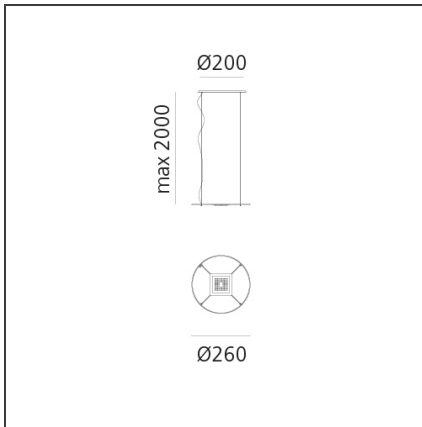

TECHNICAL DRAWINGS

FEATURES

Article Code:	DMG5700A00	Material:	Steel
Installation:	Table, Suspension	Series:	Design, Danese
Environment:	Indoor		

DIMENSIONS

Base Diameter:	cm 20
Max Height from ceiling:	cm 200

INCLUDED SOURCES

Category:	LED	Color temperature (K):	3000K
Number:	1		
Watt:	12W		
Type:	0		
Class:	A		

LUMINAIRE

Watt:	12W	Delivered lumens output (lm):	430lm
		CCT:	3000K
		CRI:	80

Notes

Shape can be modified by user