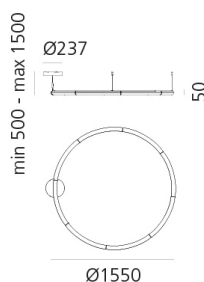

Patent Pending MI102016000025996

SELECT

PRODUCT CODE

1207000A

Light emission

IP20

Dimmable
TECHNICAL DATA SHEET
FEATURES

Product name:	Alphabet of light circular 155
Article Code:	1207000A
Colour:	White
Material:	Methacrylate, aluminum
Series:	Design
Environment:	Indoor

OPTICS

Emission:	Diffused
-----------	----------

DIMENSIONS

Height:	cm 5
Diameter:	cm 155
Base Diameter:	cm 23.7
Max Height from ceiling:	cm 150
Glow Wire Test:	650 °

LAMPS INCLUDED

Category:	LED
Number:	1
Watt:	110W
Color temperature (K):	3000K
Class:	A

LUMINAIR

Watt:	110W
Voltage:	220-240V
Luminous Flux (lm):	11634lm
CCT:	3000K
Efficiency:	77%
Efficacy:	106lm/W
CRI:	80

DIMENSIONS

COLOUR

Dimmable Typology: Dali