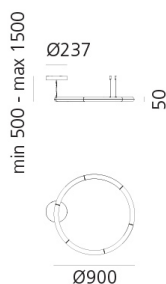

Patent Pending MI102016000025996

SELECT

PRODUCT CODE

1206000A

Light emission

IP20

Dimmable
TECHNICAL DATA SHEET
FEATURES

Product name:	Alphabet of light circular 90
Article Code:	1206000A
Colour:	White
Material:	Methacrylate, aluminum
Series:	Design
Environment:	Indoor

OPTICS

Emission:	Diffused
-----------	----------

DIMENSIONS

Height:	cm 5
Diameter:	cm 90
Base Diameter:	cm 23.7
Max Height from ceiling:	cm 150
Glow Wire Test:	650 °

LAMPS INCLUDED

Category:	LED
Number:	1
Watt:	55W
Color temperature (K):	3000K
Class:	A

LUMINAIR

Watt:	55W
Voltage:	220-240V
Luminous Flux (lm):	6041lm
CCT:	3000K
Efficiency:	77%
Efficacy:	110lm/W

DIMENSIONS

COLOUR

CRI:	80
Dimmable Typology:	Dali