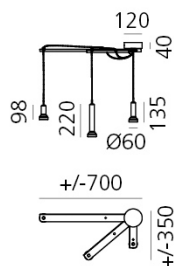

SELECT

PRODUCT CODE

DAL0028A14

Light emission

IP20

TECHNICAL DATA SHEET
FEATURES

Product name:	Stabligh Smart - Blue
Article Code:	DAL0028A14
Colour:	Blue
Material:	metal, fabric
Series:	Design
Environment:	Indoor

DIMENSIONS
LAMPS NOT INCLUDED

<input type="checkbox"/> LED	Category:	LED
	Watt:	6,8W
	Socket:	GU10
	Class:	A
	Beam:	36°

LUMINAIR

Watt:	3x6,8W
Efficiency:	100%

DIMENSIONS

COLOUR
