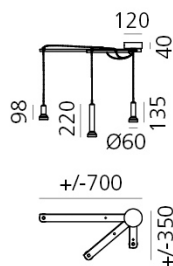

DIMENSIONS