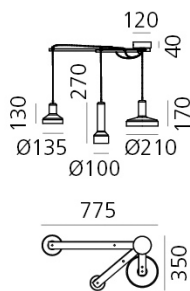

FEATURES

Product name: Stabligh - Brown
 Article Code: DAL0027L80
 Colour: Brown
 Material: blown glass, metal
 Series: Design
 Environment: Indoor

DIMENSIONS

DIMENSIONS

LAMPS NOT INCLUDED

LED Category: LED
 Watt: 6,8W
 Socket: GU10
 Class: A
 Beam: 36°