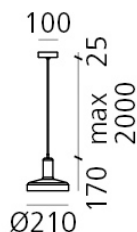

Product name:	Stablight "C" - Brown
Article Code:	DAL0027080
Colour:	Brown
Material:	blown glass, metal
Series:	Design
Environment:	Indoor

**DIMENSIONS**

Height:	cm 17
Diameter:	cm 21
Base Diameter:	cm 10
Max Extension Height:	cm 200

**DIMENSIONS**

**LAMPS NOT INCLUDED**

<input type="checkbox"/> LED	Category:	LED
	Watt:	6,8W
	Socket:	GU10
	Class:	A
	Beam:	36°

**COLOUR**

**LUMINAIR**

Watt:	6,8W
Efficiency:	100%