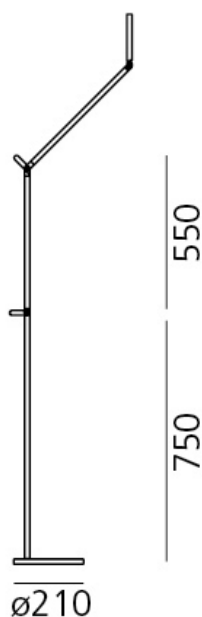

#### OPTICS

Emission:	Direct
-----------	--------

#### DIMENSIONS

Base Diameter:	cm 21
Max Extension Height:	cm 135
Glow Wire Test:	750 °

#### DIMENSIONS