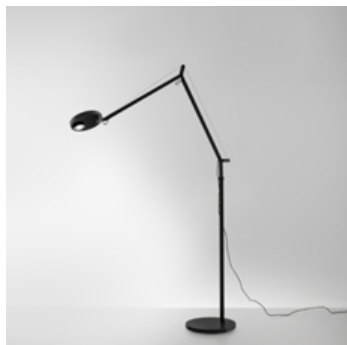

PRODUCT DATA SHEET

Demetra Professional Reading Floor - Body White

DESIGN BY:

Naoto Fukasawa

MATERIALS:

aluminium, technopolymer, steel

DESCRIPTION:

The Demetra family is expanded with two new versions to meet varying usage requirements: Demetra Micro and Demetra Professional. While flow emission varies in Demetra Professional, its size is identical to the classical version. It was designed to address the need for a task light with greater flows allowing to obtain high illuminance on the working top. With the advanced LED technology and the adoption of smart elementary solutions, maximum performance is ensured in a minimal product. Its look is the typical essential and linear one of Demetra, but its head is a more complex optical device, designed for more powerful LEDs also through painstaking study of thermal science. The aluminium bottom of the head's body works as a heatsink by taking shape and folding inside the head to accommodate the LED, however without contact and therefore without creating a heat bridge with the top. This allows maximum dissipation, and therefore the use of a high-power COB LED, without affecting its functionality deriving from operation and from direct user relation with the lamp. The top of its head can be safely touched without contact with high temperatures. Emission is controlled by a reflector that slightly protrudes from the head's profile and designs perfect illuminance on the top to create a work station with a high colour yield (Cri 90). The Demetra family becomes more complete to satisfy all the needs of different application fields with flexible and comprehensive solutions, as well as with specific and dedicated ones.

TECHNICAL DATA SHEET

FEATURES

Product name: Demetra Professional Reading Floor - Body White
 Article Code: 1739020A
 Colour: White
 Material: aluminium, technopolymer, steel
 Series: Design, Novelties
 Environment: Indoor