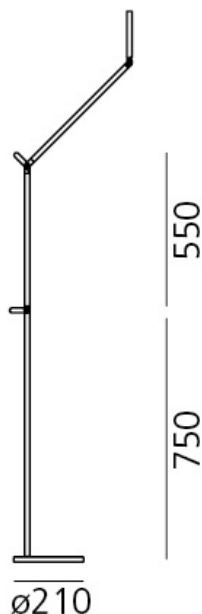

DIMENSIONS