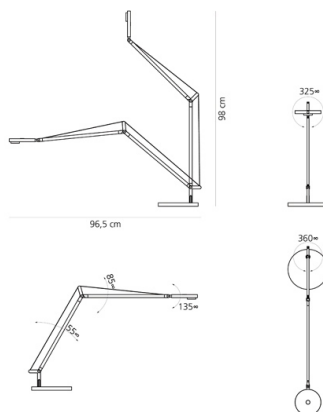

PRODUCT DATA SHEET

Demetra Professional Table - Body White

DESIGN BY:

Naoto Fukasawa

MATERIALS:

aluminium, technopolymer, steel

DESCRIPTION:

The Demetra family is expanded with two new versions to meet varying usage requirements: Demetra Micro and Demetra Professional. While flow emission varies in Demetra Professional, its size is identical to the classical version. It was designed to address the need for a task light with greater flows allowing to obtain high illuminance on the working top. With the advanced LED technology and the adoption of smart elementary solutions, maximum performance is ensured in a minimal product. Its look is the typical essential and linear one of Demetra, but its head is a more complex optical device, designed for more powerful LEDs also through painstaking study of thermal science. The aluminium bottom of the head's body works as a heatsink by taking shape and folding inside the head to accommodate the LED, however without contact and therefore without creating a heat bridge with the top. This allows maximum dissipation, and therefore the use of a high-power COB LED, without affecting its functionality deriving from operation and from direct user relation with the lamp. The top of its head can be safely touched without contact with high temperatures. Emission is controlled by a reflector that slightly protrudes from the head's profile and designs perfect illuminance on the top to create a work station with a high colour yield (Cri 90). The Demetra family becomes more complete to satisfy all the needs of different application fields with flexible and comprehensive solutions, as well as with specific and dedicated ones.

OPTICS

Emission:	Direct
-----------	--------

DIMENSIONS

Length:	cm 31
Width:	cm 20
Height:	cm 35
Base Diameter:	cm 20
Max Extension Height:	cm 102
Max Extension Length:	cm 100
Glow Wire Test:	750 °

DIMENSIONS