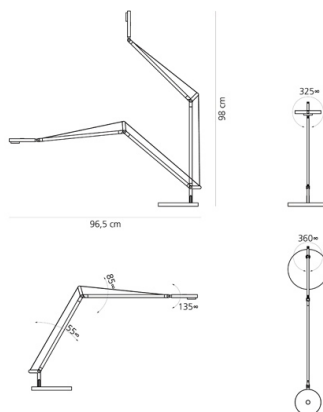

PRODUCT DATA SHEET

Demetra Professional Table - Body Grey

DESIGN BY:

Naoto Fukasawa

MATERIALS:

aluminium, technopolymer, steel

DESCRIPTION:

The Demetra family is expanded with two new versions to meet varying usage requirements: Demetra Micro and Demetra Professional. While flow emission varies in Demetra Professional, its size is identical to the classical version. It was designed to address the need for a task light with greater flows allowing to obtain high illuminance on the working top. With the advanced LED technology and the adoption of smart elementary solutions, maximum performance is ensured in a minimal product. Its look is the typical essential and linear one of Demetra, but its head is a more complex optical device, designed for more powerful LEDs also through painstaking study of thermal science. The aluminium bottom of the head's body works as a heatsink by taking shape and folding inside the head to accommodate the LED, however without contact and therefore without creating a heat bridge with the top. This allows maximum dissipation, and therefore the use of a high-power COB LED, without affecting its functionality deriving from operation and from direct user relation with the lamp. The top of its head can be safely touched without contact with high temperatures. Emission is controlled by a reflector that slightly protrudes from the head's profile and designs perfect illuminance on the top to create a work station with a high colour yield (Cri 90). The Demetra family becomes more complete to satisfy all the needs of different application fields with flexible and comprehensive solutions, as well as with specific and dedicated ones.

OPTICS

Emission:	Direct
-----------	--------

DIMENSIONS

Length:	cm 31
Width:	cm 20
Height:	cm 35
Base Diameter:	cm 20
Max Extension Height:	cm 102
Max Extension Length:	cm 100
Glow Wire Test:	750 °

DIMENSIONS