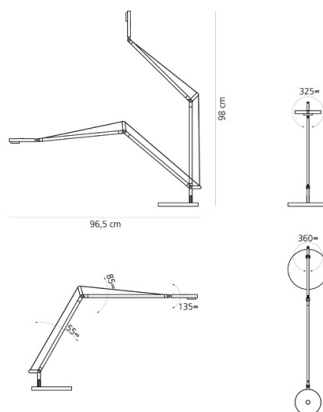

PRODUCT DATA SHEET

Demetra Professional Table - Body Polished black

DESIGN BY:

Naoto Fukasawa

MATERIALS:

aluminium, technopolymer, steel

DESCRIPTION:

The Demetra family is expanded with two new versions to meet varying usage requirements: Demetra Micro and Demetra Professional. While flow emission varies in Demetra Professional, its size is identical to the classical version. It was designed to address the need for a task light with greater flows allowing to obtain high illuminance on the working top. With the advanced LED technology and the adoption of smart elementary solutions, maximum performance is ensured in a minimal product. Its look is the typical essential and linear one of Demetra, but its head is a more complex optical device, designed for more powerful LEDs also through painstaking study of thermal science. The aluminium bottom of the head's body works as a heatsink by taking shape and folding inside the head to accommodate the LED, however without contact and therefore without creating a heat bridge with the top. This allows maximum dissipation, and therefore the use of a high-power COB LED, without affecting its functionality deriving from operation and from direct user relation with the lamp. The top of its head can be safely touched without contact with high temperatures. Emission is controlled by a reflector that slightly protrudes from the head's profile and designs perfect illuminance on the top to create a work station with a high colour yield (Cri 90). The Demetra family becomes more complete to satisfy all the needs of different application fields with flexible and comprehensive solutions, as well as with specific and dedicated ones.

OPTICS

Emission:	Direct
-----------	--------

DIMENSIONS

Length:	cm 31
Width:	cm 20
Height:	cm 35
Base Diameter:	cm 20
Max Extension Height:	cm 102
Max Extension Length:	cm 100
Glow Wire Test:	750 °

DIMENSIONS