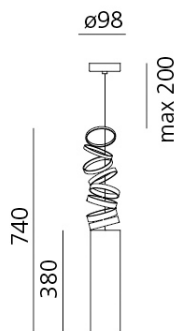

### Decomposé Light Suspension - Red

**DESIGN BY:**

Atelier Oï

**MATERIALS:**

Aluminium

**DESCRIPTION:**

"The projected light is broken down on each ring, light rays come to life in a scenic dance, made of shadows circulating around the central heart." Atelier Oï

**SELECT**

EXTRA FLUO / LED

Red

**PRODUCT CODE**

DOI4600A16

**Light emission**

**TECHNICAL DATA SHEET**
**FEATURES**

Product name:	Decomposé Light Suspension - Red
Article Code:	DOI4600A16
Colour:	Red
Material:	Aluminium
Series:	
Area contract:	

**DIMENSIONS**

Height:	cm 38
Base Diameter:	cm 9.8
Max Height from ceiling:	cm 20
Max Extension Height:	cm 74

**DIMENSIONS**

**LAMPS NOT INCLUDED**

<input type="checkbox"/>	Category:	FLUO
	Number:	1
	Watt:	8W
	Socket:	E27
	Class:	A