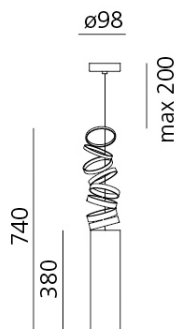

PRODUCT DATA SHEET

Decomposé Light Suspension - Gold

DESIGN BY:

Atelier Oï

MATERIALS:

Aluminium

DESCRIPTION:

"The projected light is broken down on each ring, light rays come to life in a scenic dance, made of shadows circulating around the central heart." Atelier Oï

SELECT

EXTRA FLUO / LED

Gold

PRODUCT CODE

DOI4600A02

Light emission

TECHNICAL DATA SHEET

FEATURES

Product name:	Decomposé Light Suspension - Gold
Article Code:	DOI4600A02
Colour:	Gold
Material:	Aluminium
Series:	
Area contract:	

DIMENSIONS

Height:	cm 38
Base Diameter:	cm 9.8
Max Height from ceiling:	cm 20
Max Extension Height:	cm 74

DIMENSIONS

LAMPS NOT INCLUDED

<input type="checkbox"/>	Category:	FLUO
	Number:	1
	Watt:	8W
	Socket:	E27
	Class:	A

COLOUR

ALTERNATIVE LAMPS

<input type="checkbox"/>	Category:	LED
	Watt:	6W
	Socket:	E27
	Class:	A