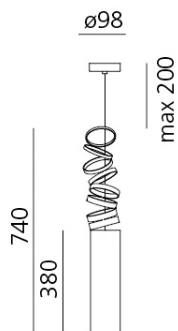

### Decomposé Light Suspension - Fumé

**DESIGN BY:**

Atelier Oï

**MATERIALS:**

Aluminium

**DESCRIPTION:**

"The projected light is broken down on each ring, light rays come to life in a scenic dance, made of shadows circulating around the central heart." Atelier Oï

**SELECT**

EXTRA FLUO / LED

Fumé

**PRODUCT CODE**

DOI4600A80

**Light emission**

**TECHNICAL DATA SHEET**
**FEATURES**

Product name:	Decomposé Light Suspension - Fumé
Article Code:	DOI4600A80
Colour:	Fumé
Material:	Aluminium
Series:	
Area contract:	

**DIMENSIONS**

Height:	cm 38
Base Diameter:	cm 9.8
Max Height from ceiling:	cm 20
Max Extension Height:	cm 74

**DIMENSIONS**

**LAMPS NOT INCLUDED**

<input type="checkbox"/>	Category:	FLUO
	Number:	1
	Watt:	8W
	Socket:	E27
	Class:	A