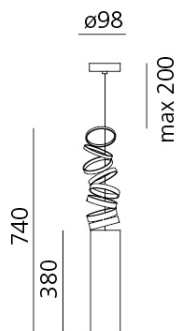

PRODUCT DATA SHEET

Decomposé Light Suspension - Orange

DESIGN BY:

Atelier Oï

MATERIALS:

Aluminium

DESCRIPTION:

"The projected light is broken down on each ring, light rays come to life in a scenic dance, made of shadows circulating around the central heart." Atelier Oï

SELECT

EXTRA FLUO / LED

Orange

PRODUCT CODE

DOI4600A03

Light emission

TECHNICAL DATA SHEET
FEATURES

Product name:	Decomposé Light Suspension - Orange
Article Code:	DOI4600A03
Colour:	Orange
Material:	Aluminium
Series:	
Area contract:	

DIMENSIONS

Height:	cm 38
Base Diameter:	cm 9.8
Max Height from ceiling:	cm 20
Max Extension Height:	cm 74

DIMENSIONS

LAMPS NOT INCLUDED

<input type="checkbox"/>	Category:	FLUO
	Number:	1
	Watt:	8W
	Socket:	E27
	Class:	A