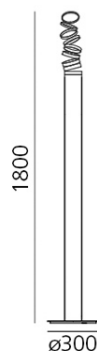

PRODUCT DATA SHEET

Decomposé Light Floor - Orange

DESIGN BY:

Atelier Oï

MATERIALS:

Aluminium

DESCRIPTION:

"The projected light is broken down on each ring, light rays come to life in a scenic dance, made of shadows circulating around the central heart." Atelier Oï

Product name:	Decomposé Light Floor - Orange
Article Code:	DOI4600D03
Colour:	Orange
Material:	Aluminium
Series:	Design
Environment:	Indoor

DIMENSIONS

Height:	cm 180
Base Diameter:	cm 30

LAMPS INCLUDED

Category:	LED
Number:	1
Watt:	45W
Color temperature (K):	3000K
Class:	A

LUMINAIR

Watt:	45W
Luminous Flux (lm):	3564lm
CCT:	3000K
CRI:	90
Dimmer	

DIMENSIONS

COLOUR