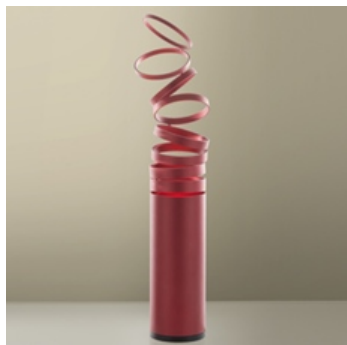

PRODUCT DATA SHEET

Decomposé Light Table - Red

DESIGN BY:

Atelier Oï

MATERIALS:

Aluminium

DESCRIPTION:

"The projected light is broken down on each ring, light rays come to life in a scenic dance, made of shadows circulating around the central heart." Atelier Oï

SELECT

EXTRA FLUO / LED

Red

PRODUCT CODE

DOI4600C16

Light emission

TECHNICAL DATA SHEET
FEATURES

Product name:	Decomposé Light Table - Red
Article Code:	DOI4600C16
Colour:	Red
Material:	Aluminium
Series:	Design
Environment:	Indoor

DIMENSIONS

Height:	cm 26
Base Diameter:	cm 10
Max Extension Height:	cm 61

DIMENSIONS

LAMPS NOT INCLUDED

<input type="checkbox"/>	Category:	FLUO
	Number:	1
	Watt:	8W
	Socket:	E27
	Class:	A

COLOUR

ALTERNATIVE LAMPS
LED