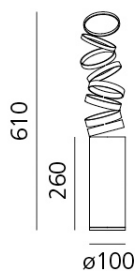

PRODUCT DATA SHEET

Decomposé Light Table - Red

DESIGN BY:

Atelier Oï

MATERIALS:

Aluminium

DESCRIPTION:

"The projected light is broken down on each ring, light rays come to life in a scenic dance, made of shadows circulating around the central heart." Atelier Oï

SELECT

EXTRA FLUO / LED

Red

PRODUCT CODE

DOI4600C16

Light emission

TECHNICAL DATA SHEET
FEATURES

Product name:	Decomposé Light Table - Red
Article Code:	DOI4600C16
Colour:	Red
Material:	Aluminium
Series:	Design
Environment:	Indoor

DIMENSIONS

Height:	cm 26
Base Diameter:	cm 10
Max Extension Height:	cm 61

DIMENSIONS

LAMPS NOT INCLUDED

<input type="checkbox"/>	Category:	FLUO
	Number:	1
	Watt:	8W
	Socket:	E27
	Class:	A

COLOUR

ALTERNATIVE LAMPS
LED