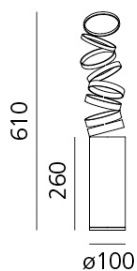

PRODUCT DATA SHEET

Decomposé Light Table - Gold

DESIGN BY:

Atelier Oï

MATERIALS:

Aluminium

DESCRIPTION:

"The projected light is broken down on each ring, light rays come to life in a scenic dance, made of shadows circulating around the central heart." Atelier Oï

Product name: Decomposé Light Table - Gold
 Article Code: DOI4600C02
 Colour: Gold
 Material: Aluminium
 Series: Design
 Environment: Indoor

DIMENSIONS

DIMENSIONS

Height: cm 26
 Base Diameter: cm 10
 Max Extension Height: cm 61