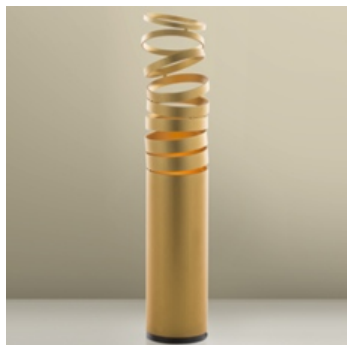

PRODUCT DATA SHEET

Decomposé Light Table - Gold

DESIGN BY:

Atelier Oï

MATERIALS:

Aluminium

DESCRIPTION:

"The projected light is broken down on each ring, light rays come to life in a scenic dance, made of shadows circulating around the central heart." Atelier Oï

SELECT

EXTRA FLUO / LED

Gold

PRODUCT CODE

DOI4600C02

Light emission

TECHNICAL DATA SHEET

FEATURES

Product name: Decomposé Light Table - Gold
 Article Code: DOI4600C02
 Colour: Gold
 Material: Aluminium
 Series: Design
 Environment: Indoor

DIMENSIONS

DIMENSIONS

Height: cm 26
 Base Diameter: cm 10
 Max Extension Height: cm 61