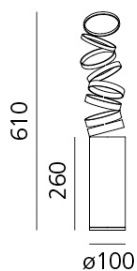

PRODUCT DATA SHEET

Decomposé Light Table - Fumé

DESIGN BY:

Atelier Oï

MATERIALS:

Aluminium

DESCRIPTION:

"The projected light is broken down on each ring, light rays come to life in a scenic dance, made of shadows circulating around the central heart." Atelier Oï

SELECT

EXTRA FLUO / LED

Fumé

PRODUCT CODE

DOI4600C80

Light emission

TECHNICAL DATA SHEET
FEATURES

Product name:	Decomposé Light Table - Fumé
Article Code:	DOI4600C80
Colour:	Fumé
Material:	Aluminium
Series:	Design
Environment:	Indoor

DIMENSIONS

Height:	cm 26
Base Diameter:	cm 10
Max Extension Height:	cm 61

DIMENSIONS

LAMPS NOT INCLUDED

<input type="checkbox"/>	Category:	FLUO
	Number:	1
	Watt:	8W
	Socket:	E27
	Class:	A

COLOUR

ALTERNATIVE LAMPS
 LED