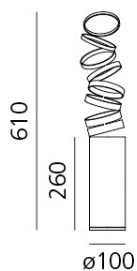

### Decomposé Light Table - Orange

**DESIGN BY:**

Atelier Oï

**MATERIALS:**

Aluminium

**DESCRIPTION:**

"The projected light is broken down on each ring, light rays come to life in a scenic dance, made of shadows circulating around the central heart." Atelier Oï

**SELECT**

EXTRA FLUO / LED

Orange

**PRODUCT CODE**

DOI4600C03

**Light emission**

**TECHNICAL DATA SHEET**
**FEATURES**

Product name:	Decomposé Light Table - Orange
Article Code:	DOI4600C03
Colour:	Orange
Material:	Aluminium
Series:	Design
Environment:	Indoor

**DIMENSIONS**
**DIMENSIONS**

Height:	cm 26
Base Diameter:	cm 10
Max Extension Height:	cm 61

**LAMPS NOT INCLUDED**

<input type="checkbox"/>	Category:	FLUO
	Number:	1
	Watt:	8W
	Socket:	E27
	Class:	A

**COLOUR**