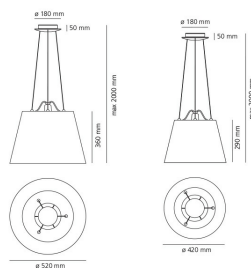

TECHNICAL DATA SHEET

FEATURES

Product name: Tolomeo Mega suspension
- Body lamp - Black
Article Code: 0782030A
Colour: Black
Material: Aluminium, parchment paper, methacrylate
Series: Design

DIMENSIONS

Max Height from ceiling: cm 200
Impact Resistance: N/D
Glow Wire Test: N/D °

DIMENSIONS

COLOUR

LAMPS NOT INCLUDED

 **Category:** HALO
Number: 1
Lbs: Qt32
Watt: 150W
Socket: E27
Type: Hsgsbt/c
Luminous Flux (lm): 2870lm
Colour Rendering: 1a
Colour temperature (K): 2900K
Duration (h): 2000h