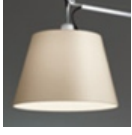

TOLOMEO MEGA
DIFF.PERG.420 0780030A