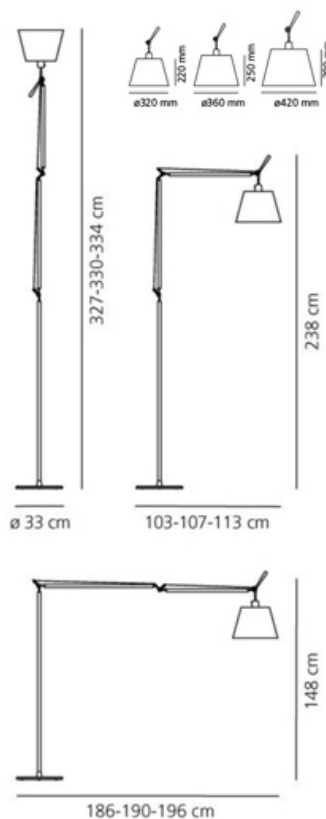

#### DIMENSIONS

Length:	cm 103
Height:	cm 148
Diameter:	cm 32
Base Diameter:	cm 33
Max Extension Height:	cm 327
Max Extension Length:	cm 186
Impact Resistance:	N/D
Glow Wire Test:	N/D °

#### DIMENSIONS