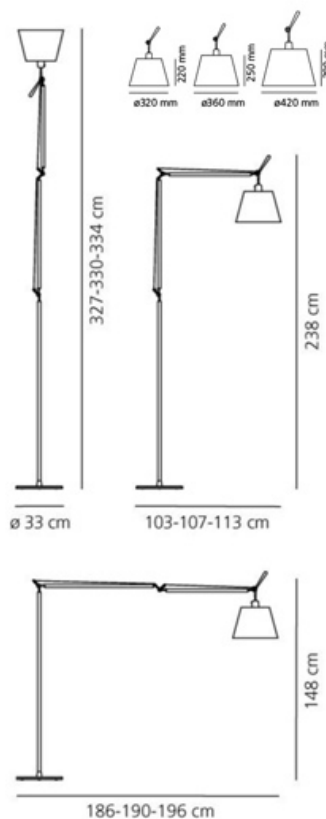

Length:	cm 103
Height:	cm 148
Diameter:	cm 32
Base Diameter:	cm 33
Max Extension Height:	cm 327
Max Extension Length:	cm 186
Impact Resistance:	N/D
Glow Wire Test:	N/D °

LAMPS NOT INCLUDED

	Category:	HALO
	Number:	1
	Lbs:	Qt32
	Watt:	150W
	Socket:	E27
	Type:	Hsgsb/c
	Luminous Flux (lm):	2870lm
	Colour Rendering:	1a
	Colour temperature (K):	2900K
	Duration (h):	2000h

ALTERNATIVE LAMPS

<input type="checkbox"/>	LED
Category:	LED
Watt:	21W
Luminous Flux (lm):	2452lm
Socket:	E27
Class:	A

DIMENSIONS

COLOUR

LUMINAIR

Watt:	150W
Voltage:	220V-240V

ACCESSORIES

TOLOMEO MEGA BASE+ASTA
0779010A