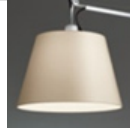

TOLOMEO MEGA
DIFF.PERG.320 0780010A