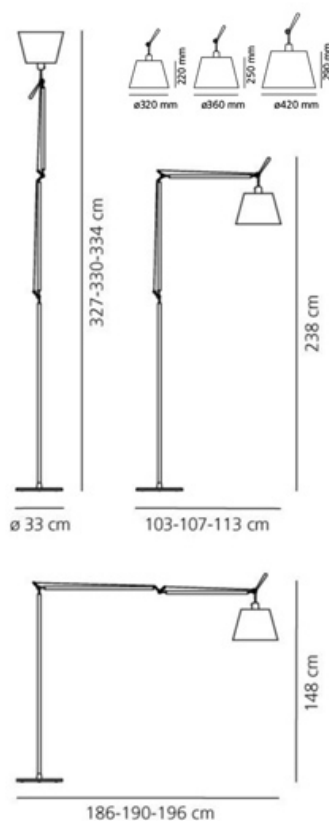

DIMENSIONS

Length: cm 103
Height: cm 148
Diameter: cm 32
Base Diameter: cm 33
Max Extension Height: cm 327
Max Extension Length: cm 186
Impact Resistance: N/D
Glow Wire Test: N/D °

LAMPS NOT INCLUDED

Category: HALO
Number: 1
Lbs: Qt32
Watt: 150W
Socket: E27
Type: Hsgsb/c
Luminous Flux (lm): 2870lm
Colour Rendering: 1a
Colour temperature (K): 2900K
Duration (h): 2000h

ALTERNATIVE LAMPS

LED
Category: LED
Watt: 21W
Luminous Flux (lm): 2452lm
Socket: E27
Class: A

DIMENSIONS

COLOUR

LUMINAIR

Watt: 150W
Voltage: 220V-240V

ACCESSORIES

TOLOMEO MEGA BASE+ASTA
0779010A