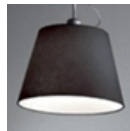

PRODUCT DATA SHEET

Tolomeo Floor Mega - Alluminium - OnOff

DESIGN BY:

Michele De Lucchi , Giancarlo Fassina
2002

MATERIALS:

Polished aluminium, parchment paper and plastic

DESCRIPTION:

Polished aluminium base and cantilevered arms; diffuser in parchment paper on a plastic frame; joints in polished aluminium. Diffuser adjustable in all directions. System of spring balancing. The code is referred to the body lamp only

TOLOMEO MEGA DIFF.RASO
360 0781020A

TOLOMEO MEGA DIFF.RASO
420 0781030A

TOLOMEO MEGA
DIFF.TESSUTO NRO D.320
0772010A

TOLOMEO MEGA
DIFF.TESSUTO NRO D.360
0772020A

TOLOMEO MEGA
DIFF.TESSUTO NRO D.420
0772030A