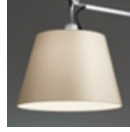

TOLOMEO MEGA
DIFF.PERG.320 0780010A