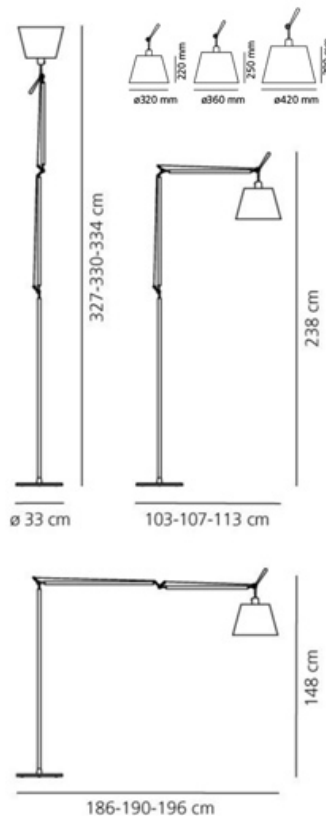

IP20

TECHNICAL DATA SHEET

FEATURES

Product name: Tolomeo Floor Mega - Alluminium - OnOff
Article Code: 0564010A
Colour: Alluminium
Material: Polished aluminium, parchment paper and plastic
Series: Design

DIMENSIONS

Length: cm 103
Height: cm 148
Diameter: cm 32
Base Diameter: cm 33
Max Extension Height: cm 327
Max Extension Length: cm 186
Impact Resistance: N/D
Glow Wire Test: N/D °

LAMPS NOT INCLUDED

 **Category:** HALO
Number: 1
Lbs: Qt32
Watt: 150W
Socket: E27
Type: Hsgsbtc
Luminous Flux (lm): 2870lm
Colour Rendering: 1a
Colour temperature (K): 2900K
Duration (h): 2000h

ALTERNATIVE LAMPS

LED
Category: LED
Watt: 21W
Luminous Flux (lm): 2452lm
Socket: E27
Class: A

DIMENSIONS

COLOUR

LUMINAIR

Watt: 150W

Voltage: 220V-240V
Luminous Flux (lm): 820lm
CCT: 2800K

ACCESSORIES