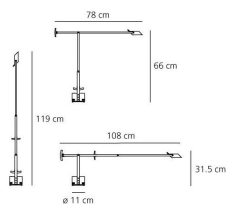

DIMENSIONS

COLOUR

LAMPS INCLUDED

LED	Category:	LED
	Number:	1
	Watt:	8W
	Luminous Flux (lm):	400lm
	Color temperature (K):	3000K

LUMINAIR

Transformer availability:	Integrated
Watt:	8W
Voltage:	220V-240V
Luminous Flux (lm):	400lm
CCT:	3000K

ACCESSORIES

NO
IMAGE
AVAILABLE