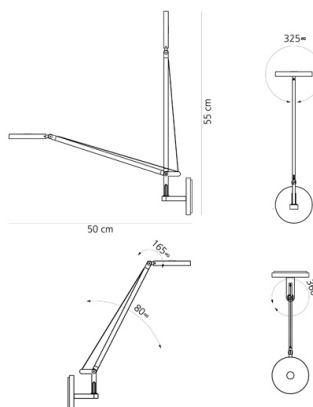

PRODUCT DATA SHEET

Demetra Micro Wall White 2700K

DESIGN BY:

Naoto Fukasawa

MATERIALS:

Aluminium, technopolymer

DESCRIPTION:

Demetra micro, in the table and wall version with arm, offers the same freedom of the traditional version, i.e. utmost flexibility in directing light across space. While its power and flow are just slightly reduced compared to the classical version, it has all the same pluses in terms of operation and lighting performance. warm light tone very high Cri 90 light quality maximum performance Dimmable with microswitch located on the appliance's head, it emits warm light with a very high colour yield (Cri 90) Its dimension is therefore minimized to fit into the smallest spaces and to expand the range of potential applications of the entire Demetra family, ideal for work and hospitality locations, as well as for home use.

TECHNICAL DATA SHEET
FEATURES

Product name:	Demetra Micro Wall White 2700K
Article Code:	1748W20A
Colour:	Grey
Material:	Aluminium, technopolymer
Series:	Design, Novelties
Environment:	Indoor

OPTICS

Emission:	Direct and adjustable light
-----------	-----------------------------

DIMENSIONS

Length:	cm 8
Width:	cm 10
Height:	cm 18
Diameter:	cm 11
Base Diameter:	cm 11
Max Extension Height:	cm 55
Max Extension Length:	cm 51
Glow Wire Test:	750 °

DIMENSIONS

COLOUR

LAMPS INCLUDED

Category:	LED COB
Number:	1
Watt:	6W
Color temperature (K):	2700K
Class:	A